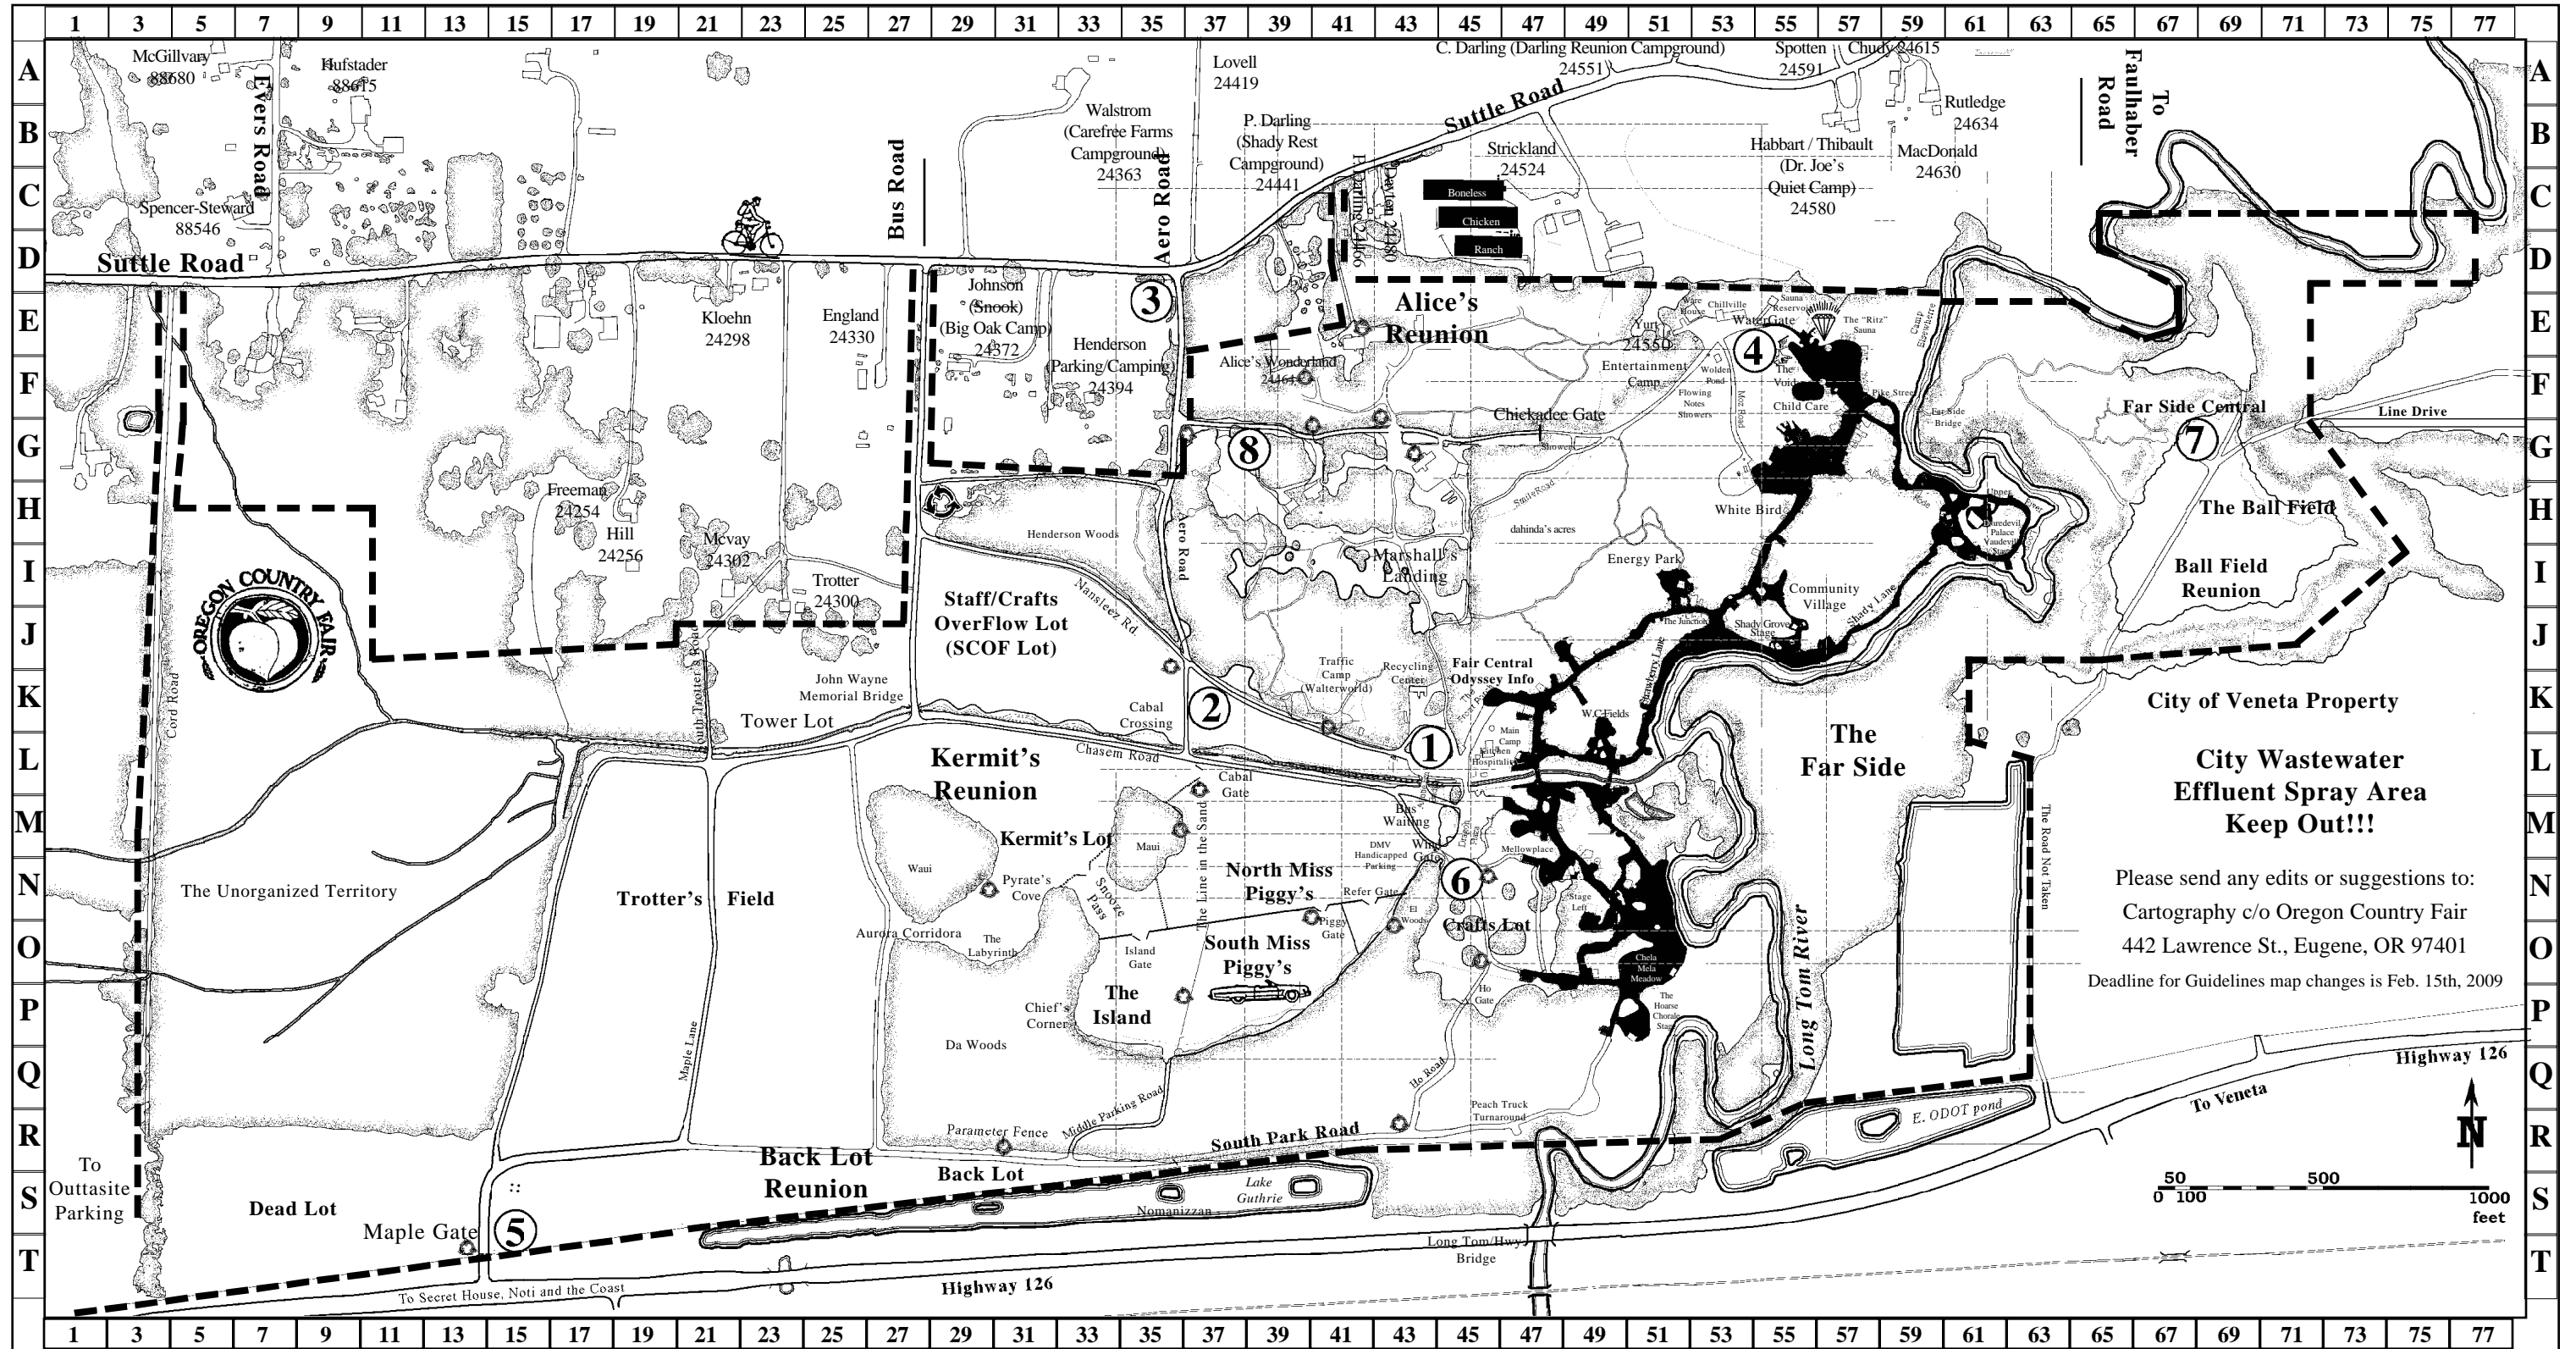

2008 Oregon Country Fair Communications Map

EMS Arrival zone 1	L45	Auntie Em Bridge	L43	Chief's Corner	P33	Dead Tower	R15	Henderson 24394 Suttle Rd. (N)F33	Left Bank	M49	Odyssey Info	K47	Smile Road	H47	Trotter's Bridge	L21	Wauai	M27
EMS Arrival zone 2	K37	Aurora Corridora	N27	Childcare & lost children	F55	Dog Pound	O43	Henderson Road	G31	T47-A77	Outtaside FART stop	T1	Snivel Lane	J45	Trotter's Field (Candyland)	P25	West Parking Road	P25
EMS Arrival zone 3	D35	Back Gate	S37	Chillville	E53	Dragon Admissions	M47	Highway 126	T29	L47	Outtaside Parking	S3	Snooze Pass	N33	Trotter's Road	G23	Whitebird	H55
EMS Arrival zone 4	E55	Back Lot	S25	Chudy 24625 Suttle Rd.(N)	A57	Dr. Joe's 24580 Suttle Rd.(N)	C55	Hill 24256 Suttle Rd.(N)	H19	G35	P.Darling 24466 Suttle Rd. (N) C47	G35	South Park gate	R38	Troubleshooting	L45	Will Call	M41
EMS Arrival zone 5	S21	Burn Pile	P15	Circus	N49	Drum Tower	J53	Ho Gate	P45	D39	Payphones	L35	South Park Rd.	R39	Unorganized Territory	N7	Wind Gate	N45
EMS Arrival zone 6	N45	Bus Road	D27-K27	Coastal Shuttle stop	L33	East 13th	K47-F57	Ho road	P43	T15	Pike Street	F57	South Trotter's Road	K21	Upper River Loop	H61	Wolden Pond	E53
EMS Arrival zone 7	G67	Bus Waiting	L45	Community Village	I53	Elmira	A77+	Indian Creek	L17-L51	G43	Recycling Center	O31	Spotten 24591 Suttle Rd. (N)	A57	Veneta	Q69	Zenn Acres	E51
AAA	M45	Busroad gate	D27	Crafts & Staff Overflow Lot	J31	Energy Park	F51	Island, The	O35	M35	Refer Bridge	K43	Star Lane	K49	Void, The	F55	Zenn Acres	G39
Abbey Road	G59	Cabal Crossing	L37	DMV Handicapped Parking	M41	England 24330 Suttle Rd.(N)	F21	John Wayne Memorial Bridge	K27	M41	Refer Trucks Piggy's	L45	Strawberry Lane	K51	W.C. Fields Stage	K49	Zumwalt Shuttle stop	L33
Aero Road	E35-J35	Cart Central (Prefair only)	M41	Da Woods	P31	Entertainer Camp	F51	Johnson (Snook)	F31	N47	Refer Trucks Piggy's	O143	Sticker Booth	L27	Walstrum 24363 Suttle Rd.(N)	A33		
Alice's Wonderland	E37-F39	Castle Gate	N45	Daredevil Vaudeville Palace Stage	H61	Entertainer Loading	F51	Junction, The	J53	O35	Rutledge 24634 Suttle Rd. (N) B57	B57	Warehouse, The	E51	Watergate	E55		
All Shuttles Stop	L33	Chasem Road	L17-L45	Darling 24551 Suttle Rd.(N)	A49	Fair Central	K47	Kermit's Lot	M31	O39	Sauna	E57		D1-A59				
Alter Abled Parking	K33	Chela Mela	O47-N51	Dayton 24480 Suttle Rd. (N)	C43	Fair Rapid Transit (FART)	L33	Kloehn 24298 Suttle Rd.(N)	E21	F53	Shady Grove	J53	Tickets West	M41				
Alter Abled Access (4A)	M45	Chickadee Lane	G37-G49	Dead Lot	S7	Green Bus Road	K45	Labyrinth, The	O31	I35	Nansleez Road	J51-159	Traffic Camp	K41				
						Gypsy Caravan Stage	J49	Lake Guthrie	S39	S35	Shaw's Elysee	L47	Trotter 24300 Suttle Rd.(N)	J23				